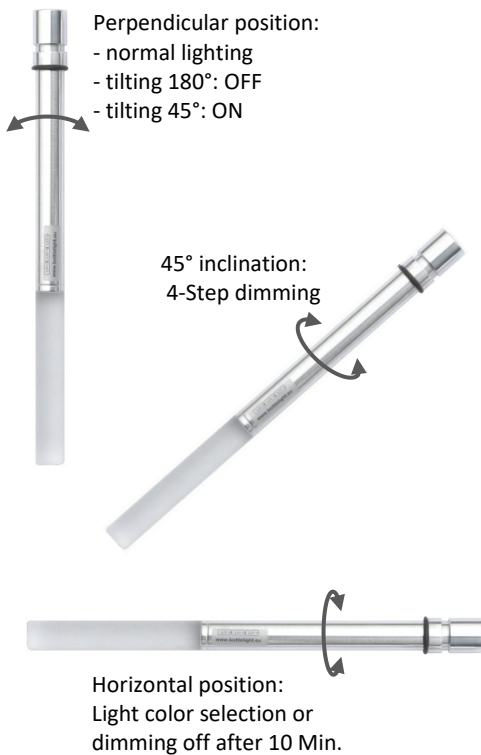

The Bottlelight lamp of a special kind ...

- **LED white light and 25 other light colors adjustable** by simply tilting and rotating the lamp stick
- **static or automatic color change mode** selectable
- **fits in all standard wine bottles, Champagne** and other bottles with an inner bottleneck diameter of 17-20 mm
- **battery powered** by three standard AA cells (alkaline 1,5 V or rechargeable NiMH batteries 1,2 V)
- **Light intensity adjustable 10 – 50 lm** by tilting the lamp to 45° and rotating it around its axis
- **On/Off by turning the lid or turning the lamp upside down** shortly
- **Slowly dimming out after 10 Minutes** in horizontal position
- **35-120 hours illumination** per battery set, intensity dependent
- **Lifetime 100 000 Stunden**
- **waterproof** lower part and **rain proof** from above
- no fire danger
- ideal for homes, restaurant, bar, garden table, party, camping
- made in Germany